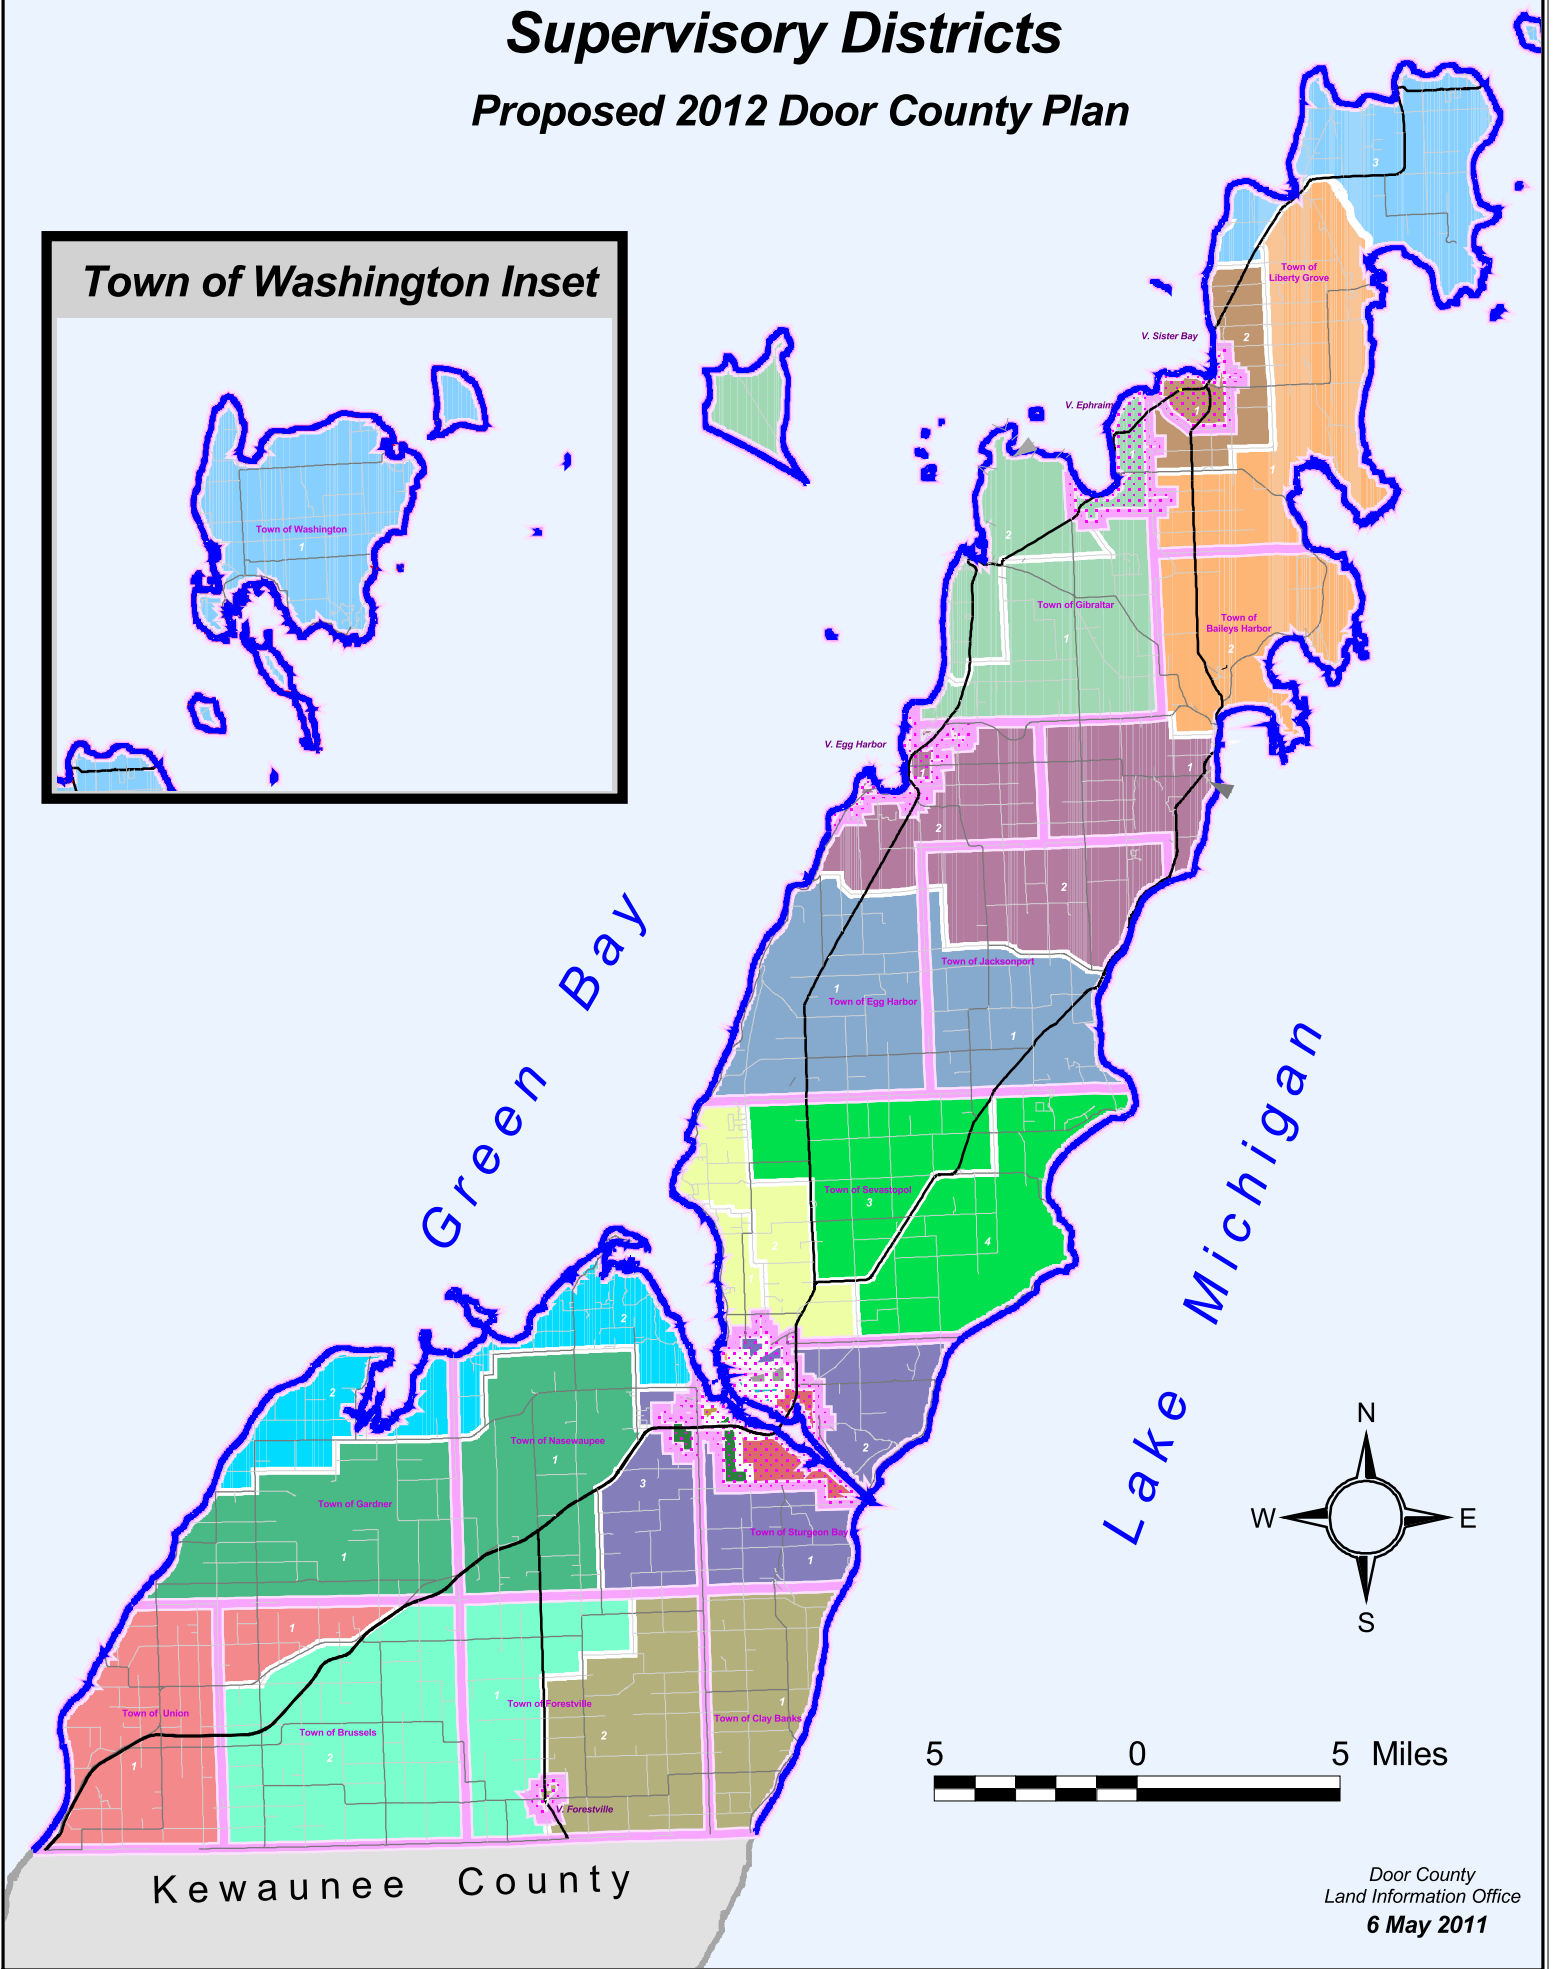

Supervisory Districts

Proposed 2012 Door County Plan

Supervisory District Number April 2010 US Census Population

1	1,345
2	1,349
3	1,349
4	1,356
5	1,361
6	1,356
7	1,307
8	1,313
9	1,307
10	1,299
11	1,301
12	1,303
13	1,314
14	1,314
15	1,314
16	1,308
17	1,332
18	1,309
19	1,323
20	1,314
21	1,311

Door County 27,785 Total Residents

Statistics on Proposed Supervisory Plan

Number of Districts: 21
Mean (average): 1,323
Min: 1,299
Max: 1,361
Range: 62
Percent Difference: <5%

- Incumbent Supervisors
- Incumbent City Alderperson
- Proposed Municipal Ward & Number
- School District Boundary
- Stream
- Lake
- Community
- City or Village
- Municipal Boundary
- State Highway
- County Highway
- Town Road
- City Street
- Village Street
- Private Road or Street

Door County Municipalities April 2010 Populations

Town of Baileys Harbor	1,022
Town of Brussels	1,136
Town of Clay Banks	382
Town of Egg Harbor	1,342
Town of Forestville	1,096
Town of Gardner	1,194
Town of Gibraltar	1,021
Town of Jacksonport	705
Town of Liberty Grove	1,734
Town of Nasewaupee	2,061
Town of Sevastopol	2,628
Town of Sturgeon Bay	818
Town of Union	999
Town of Washington	708
Village of Egg Harbor	201
Village of Ephraim	288
Village of Forestville	430
Village of Sister Bay	876
City of Sturgeon Bay	9,144
Door County Total	27,785

Supervisory District Number Proposed Municipal Wards 2010 Ward Populations

1	BRUSSELS - T 1	346
1	UNION - T 1	999
2	BRUSSELS - T 2	790
2	FORESTVILLE - T 1	559
3	CLAY BANKS - T 1	382
3	FORESTVILLE - T 2	537
3	Forestville - V 1	430
4	GARDNER - T 1	714
4	NASEWAUPEE - T 1	642
5	GARDNER - T 2	480
5	NASEWAUPEE - T 2	881
6	NASEWAUPEE - T 3	538
6	STURGEON BAY - T 1	376
6	STURGEON BAY - T 2	442
7	Sturgeon Bay - C 1	652
7	Sturgeon Bay - C 2	655
8	Sturgeon Bay - C 3	695
8	Sturgeon Bay - C 4	618
9	Sturgeon Bay - C 5	877
9	Sturgeon Bay - C 6	430
10	Sturgeon Bay - C 7	646
10	Sturgeon Bay - C 8	653
11	Sturgeon Bay - C 9	635
11	Sturgeon Bay - C 10	666
12	Sturgeon Bay - C 11	660
12	Sturgeon Bay - C 12	643
13	Sturgeon Bay - C 13	716
13	Sturgeon Bay - C 14	598
14	SEVASTOPOL - T 1	627
14	SEVASTOPOL - T 2	687
15	SEVASTOPOL - T 3	658
15	SEVASTOPOL - T 4	656
16	EGG HARBOR - T 1	908
16	JACKSONPORT - T 1	400
17	BAILEYS HARBOR - T 1	392
17	EGG HARBOR - T 2	434
17	JACKSONPORT - T 2	305
17	Egg Harbor - V 1	201
18	GIBRALTAR - T 1	679
18	GIBRALTAR - T 2	342
18	Ephraim - V 1	288
19	BAILEYS HARBOR - T 2	630
19	LIBERTY GROVE - T 1	693
20	LIBERTY GROVE - T 2	438
20	Sister Bay - V 1	876
21	LIBERTY GROVE - T 3	603
21	WASHINGTON - T 1	708

Supervisory Districts

Proposed 2012 Door County Plan

Town of Washington Inset

Kewaunee County